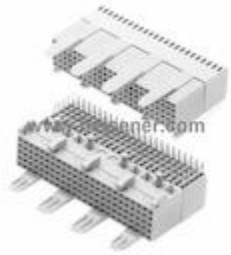

**MP2-S150G-51M1-C-KR Information**

For Reference Only

**Part Number** [MP2-S150G-51M1-C-KR](#)  
**Manufacturer** 3M  
**Category** Connectors, Interconnects  
[Backplane Connectors - Specialized](#)  
**Description** CONN SOCKET INVERSE 120POS 5ROW  
**Package** -  
 For the pricing/inventory/lead time, please contact us  
 Website: <https://www.heisener.com>  
 E-mail: [salesdept@heisener.com](mailto:salesdept@heisener.com)

**MP2-S150G-51M1-C-KR Specifications**

Manufacturer Part Number	<a href="#">MP2-S150G-51M1-C-KR</a>
Manufacturer	3M
Category	Connectors, Interconnects <a href="#">Backplane Connectors - Specialized</a>
Package	-
Series	MetPak? MP2
Connector Usage	Backplane
Connector Type	Receptacle, Female Sockets
Connector Style	Futurebus+?
Number of Positions	150
Number of Positions Loaded	All
Pitch	0.079" (2.00mm)
Number of Rows	5
Number of Columns	-
Mounting Type	Board Edge, Through Hole, Right Angle
Termination	Solder
Contact Layout, Typical	-
Features	Board Guide, Board Lock, Spacer
Contact Finish	Gold
Contact Finish Thickness	30µin (0.76µm)
Color	Beige