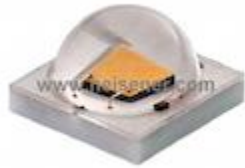

**XPEBWT-01-R250-00DF6 Information**

For Reference Only

**Part Number** [XPEBWT-01-R250-00DF6](#)  
**Manufacturer** Cree Inc.  
**Category** Optoelectronics  
     [LED Lighting - White](#)  
**Description** LED XLAMP XP-E2 WARM WHT 3750K  
**Package** 1414 (3535 Metric)  
 For the pricing/inventory/lead time, please contact us  
 Website: <https://www.heisener.com>  
 E-mail: [salesdept@heisener.com](mailto:salesdept@heisener.com)

**XPEBWT-01-R250-00DF6 Specifications**

Manufacturer Part Number	<a href="#">XPEBWT-01-R250-00DF6</a>
Manufacturer	Cree Inc.
Category	Optoelectronics <a href="#">LED Lighting - White</a>
Package	1414 (3535 Metric)
Series	XLamp? XP-E2
Color	White, Warm
CCT (K)	3750K
Flux @ 85°C, Current - Test	111 lm (107 lm ~ 114 lm)
Flux @ 25°C, Current - Test	-
Current - Test	350mA
Voltage - Forward (Vf) (Typ)	2.9V
Lumens/Watt @ Current - Test	109 lm/W
CRI (Color Rendering Index)	70 (Typ)
Current - Max	1A
Viewing Angle	110°
Mounting Type	Surface Mount
Package / Case	1414 (3535 Metric)
Supplier Device Package	-
Size / Dimension	0.136" L x 0.136" W (3.45mm x 3.45mm)
Height - Seated (Max)	0.094" (2.39mm)