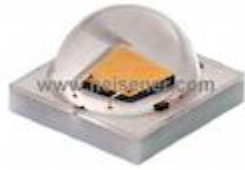

**XPEBWT-01-R250-00EE7 Information**

For Reference Only

**Part Number** [XPEBWT-01-R250-00EE7](#)  
**Manufacturer** Cree Inc.  
**Category** Optoelectronics  
     [LED Lighting - White](#)  
**Description** LED XLAMP XP-E2 WARM WHT 3000K  
**Package** 1414 (3535 Metric)  
 For the pricing/inventory/lead time, please contact us  
 Website: <https://www.heisener.com>  
 E-mail: [salesdept@heisener.com](mailto:salesdept@heisener.com)

**XPEBWT-01-R250-00EE7 Specifications**

Manufacturer Part Number	<a href="#">XPEBWT-01-R250-00EE7</a>
Manufacturer	Cree Inc.
Category	Optoelectronics <a href="#">LED Lighting - White</a>
Package	1414 (3535 Metric)
Series	XLamp? XP-E2
Color	White, Warm
CCT (K)	3000K
Flux @ 85°C, Current - Test	118 lm (114 lm ~ 122 lm)
Flux @ 25°C, Current - Test	-
Current - Test	350mA
Voltage - Forward (Vf) (Typ)	2.9V
Lumens/Watt @ Current - Test	116 lm/W
CRI (Color Rendering Index)	70 (Typ)
Current - Max	1A
Viewing Angle	110°
Mounting Type	Surface Mount
Package / Case	1414 (3535 Metric)
Supplier Device Package	-
Size / Dimension	0.136" L x 0.136" W (3.45mm x 3.45mm)
Height - Seated (Max)	0.094" (2.39mm)